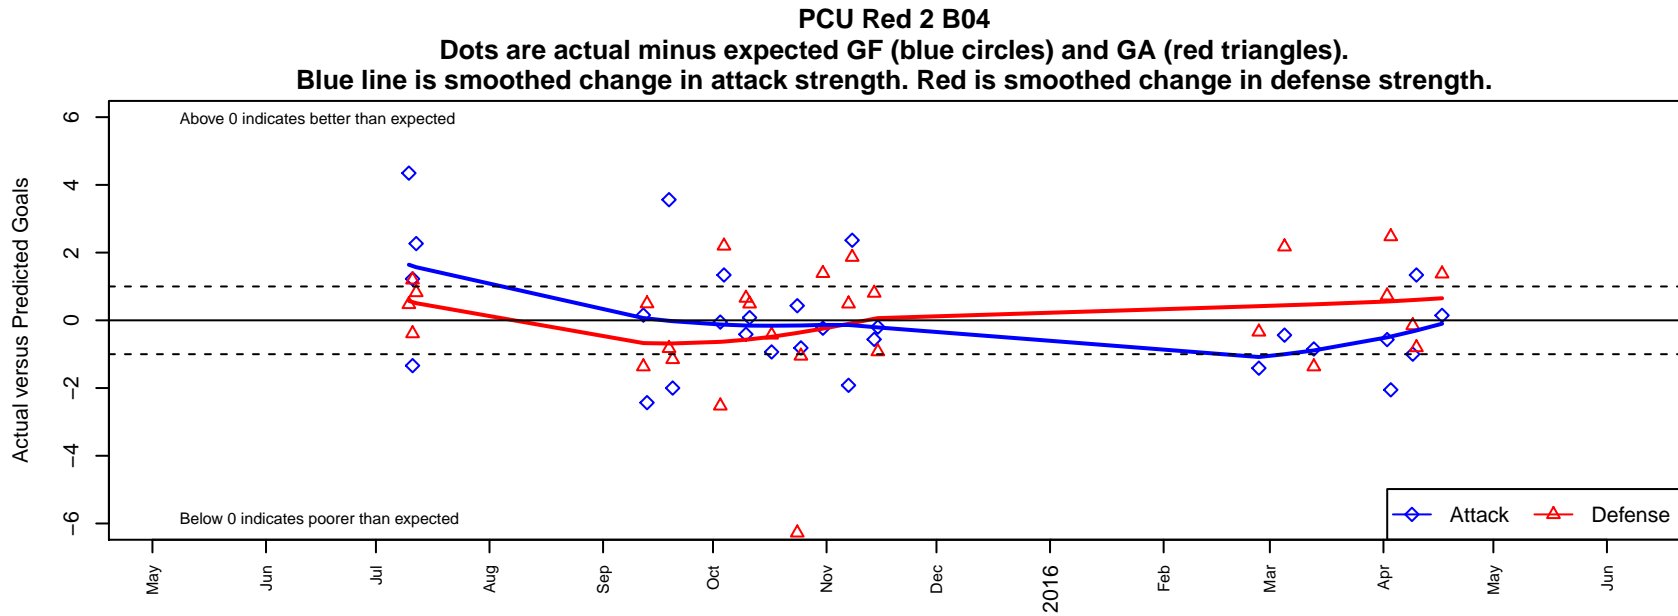

# PCU Red 2 B04

Portland City United SC  
 Portland, OR  
 B04 total strength=326  
 attack=0.28 defense=0.13  
 fall league = PTT B04 Div 1 Green  
 spr league = Spr OYS B04 Div 1 Green

alt names used:  
 PCU 04B Red 2  
 PORTLAND CITY UNITED RED 2  
 PCU 04B Red 2  
 PCU 04B Red 2

Venues played:  
 2015 PCU Summer Classic U11 Silver  
 2015 PTT B04 Division 1 Green  
 2015 OYS Presidents Cup B04  
 2015 Spr OYS B04 Division 1 Green

**attack and defense variance (black dot)  
relative to other teams  
and top 10 in region**