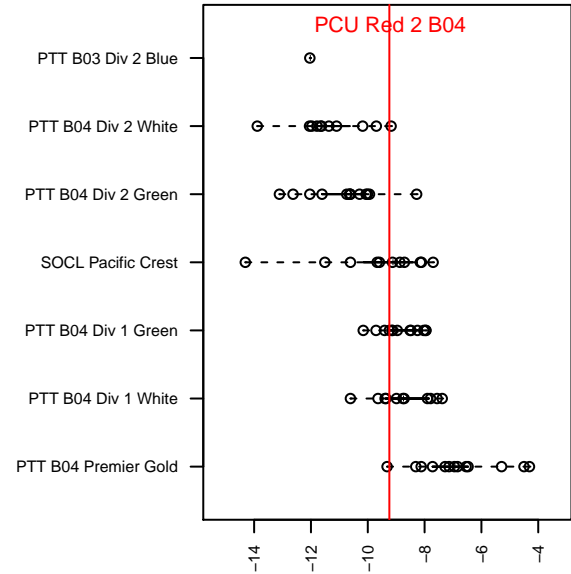

**attack and defense rating
relative to others at age
and all opponents in last 13 months**