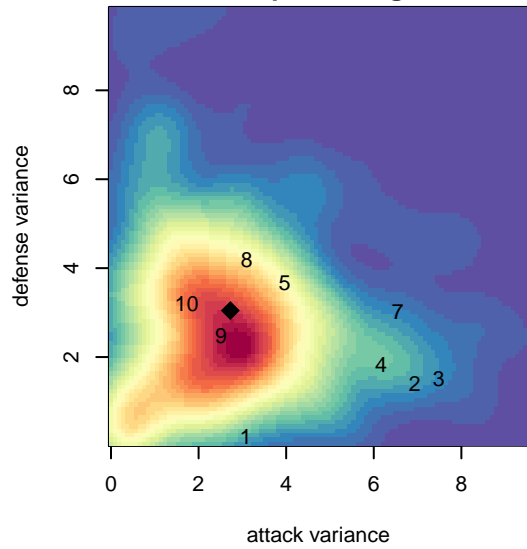

# PCU Red 2 B04

Portland City United SC  
 Portland, OR  
 B04 total strength=326  
 attack=0.28 defense=0.13  
 fall league = PTT B04 Div 1 Green  
 spr league = Spr OYS B04 Div 1 Green

alt names used:  
 PCU 04B Red 2  
 PORTLAND CITY UNITED RED 2  
 PCU 04B Red 2  
 PCU 04B Red 2

Venues played:  
 2015 PCU Summer Classic U11 Silver  
 2015 PTT B04 Division 1 Green  
 2015 OYS Presidents Cup B04  
 2015 Spr OYS B04 Division 1 Green

**attack and defense variance (black dot)  
relative to other teams  
and top 10 in region**